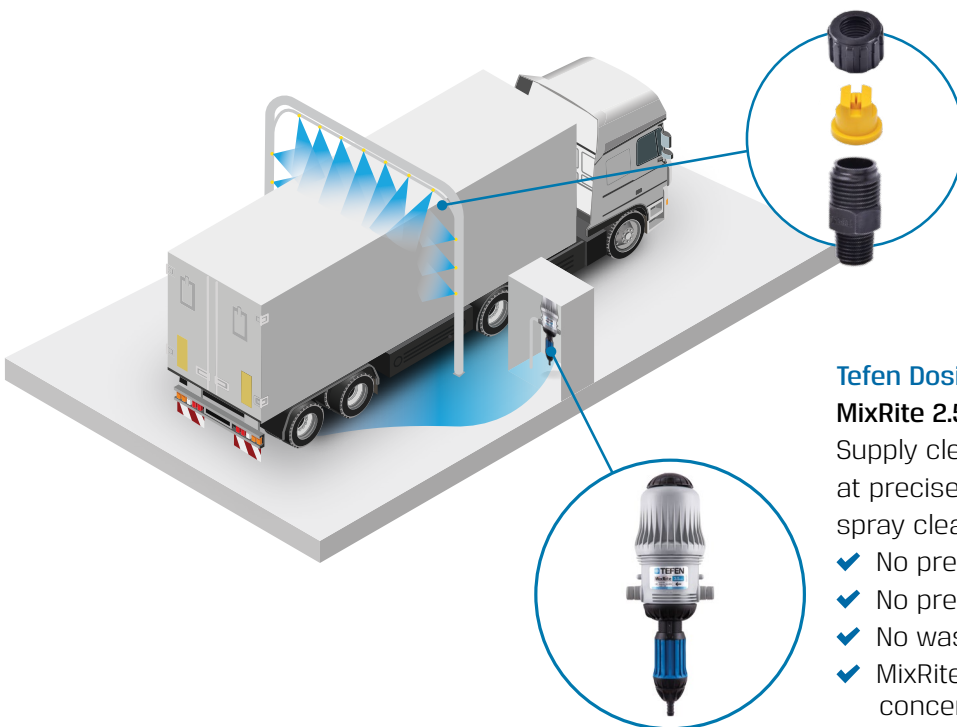

Tefen Solutions for Disinfection Gates

Benefit from a cleaner environment with Tefen Products

Ensure your livestock's health and wellbeing with an effective **disinfection gate and Tefen products**. Just place a suitable arch at the entrance to your breeding farm and let the Tefen pumps, nozzles, tubes, and fittings do the rest.

Tefen - **All the advantages in one place** so you can comply with strict health standards and regulations.

Tefen Nozzles

Place the nozzles on the floor ramp to ensure all areas of the vehicle are thoroughly disinfected. Available thread diameters: "1/4, "1/2, "3/4
Pressure range: 2-10 bars

Tefen Dosing Pumps*:

MixRite 2.5 / 3.5

Supply clean water and liquid disinfectants at precise ratios - ensuring comprehensive spray cleaning of all types of vehicles.

- ✓ No premixing chemicals
- ✓ No pre-heating
- ✓ No waste
- ✓ MixRite PVDF available for high concentrated acids

* Non-return valves must be installed before the dosing pump to avoid risk of additives flowing into the water source.