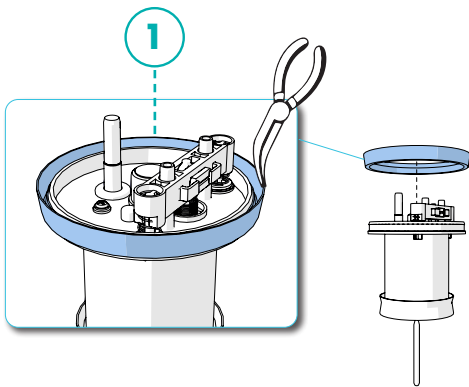

PREPARATION

1. Turn off the water supply and verify there is no pressure in the pipe.
2. Release the hose nut and remove the suction tube.

DISASSEMBLY

1. Remove the top cover by rotating it counter-clockwise
2. Pull out the engine unit.

Note: Rotation directions are presented from the top view perspective of the rotated item.

Note: Pulling out the engine unit may require applying slight force.

ENGINE TOP SEAL

1. Gently pull out the seal from top of the engine using long-nose pliers.

2. Place a new seal on the top of the engine.

Note: Do not use tools to place the seal. If needed, put the seal in hot water to make placement easier.

ENGINE BOTTOM SEAL

1. Pull out the seal from the bottom of the engine using long-nose pliers.

SUCTION CONICAL SEAL

1. Open cylinder support nut to release piston sleeve.
2. Remove the disc and pull off the seal.

SUCTION CONICAL SEAL PLACING

1. Insert the seal into the piston sleeve
2. Place back the disc on top of sleeve.