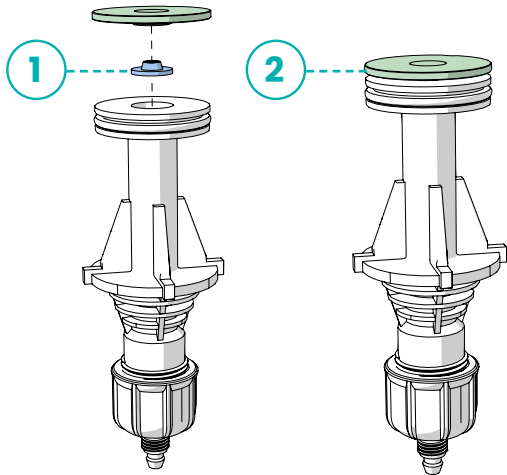

2. Place a new seal on the top of the engine.

Note: Do not use tools to place the seal. If needed, put the seal in hot water to make placement easier.

ENGINE BOTTOM SEAL

1. Pull out the seal from the bottom of the engine using long-nose pliers.

ENGINE BOTTOM SEAL PLACING

2. Place a new seal on the bottom of the engine

Bottom engine seal orientation short wing upwards

Note: Do not use tools to place the seal. If needed, put the seal in hot water to make placement easier.

SUCTION CONICAL SEAL

1. Open cylinder support nut to release piston sleeve.
2. Remove the disc and pull off the seal.

SUCTION CONICAL SEAL PLACING

1. Insert the seal into the piston sleeve
2. Place back the disc on top of sleeve.