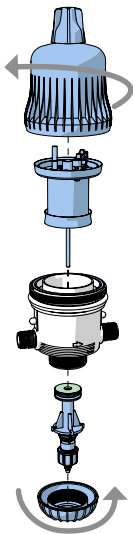

REASSEMBLY

Reassembling MixRite is done in reverse order: