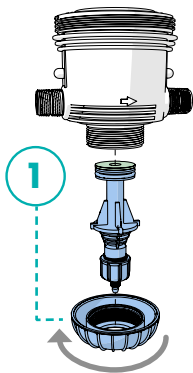

Note: Rotation directions are presented from the top view perspective of the rotated item.

Note: Pulling out the engine unit may require applying slight force.

ENGINE TOP SEAL

1. Gently pull out the seal from top of the engine using long-nose pliers.

2. Place a new seal on the top of the engine.

Note: Do not use tools to place the seal. If needed, put the seal in hot water to make placement easier.

ENGINE BOTTOM SEAL

1. Pull out the seal from the bottom of the engine using long-nose pliers.

ENGINE BOTTOM SEAL PLACING

2. Place a new seal on the bottom of the engine

Bottom engine seal orientation short wing upwards

Note: Do not use tools to place the seal. If needed, put the seal in hot water to make placement easier.

SUCTION CONICAL SEAL

1. Open cylinder support nut to release piston sleeve.
2. Remove the disc and pull off the seal.

SUCTION CONICAL SEAL PLACING

1. Insert the seal into the piston sleeve
2. Place back the disc on top of sleeve.