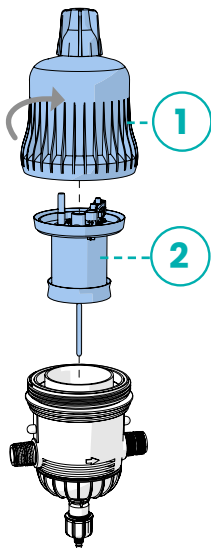

PREPARATION

1. Turn off the water supply and verify there is no pressure in the pipe.
2. Release the hose nut and remove the suction tube.

DISASSEMBLY

1. Remove the top cover by rotating it counter-clockwise
2. Pull out the engine unit.

Note: Rotation directions are presented from the top view perspective of the rotated item.

Note: Pulling out the engine unit may require applying slight force.

ENGINE TOP SEAL

1. Gently pull out the seal from top of the engine using long-nose pliers.

2. Place a new seal on the top of the engine.

Note: Do not use tools to place the seal. If needed, put the seal in hot water to make placement easier.

ENGINE BOTTOM SEAL

1. Pull out the seal from the bottom of the engine using long-nose pliers.

SUCTION CONICAL SEAL

1. Open cylinder support nut to release piston sleeve.
2. Remove the disc and pull off the seal.

SUCTION CONICAL SEAL PLACING

1. Insert the seal into the piston sleeve
2. Place back the disc on top of sleeve.