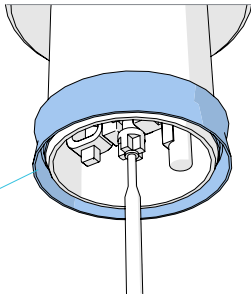

Note: Rotation directions are presented from the top view perspective of the rotated item.

Note: Pulling out the engine unit may require applying slight force.

ENGINE TOP SEAL

1. Gently pull out the seal from top of the engine using long-nose pliers.

2. Place a new seal on the top of the engine.

Note: Do not use tools to place the seal. If needed, put the seal in hot water to make placement easier.

ENGINE BOTTOM SEAL

1. Pull out the seal from the bottom of the engine using long-nose pliers.

ENGINE BOTTOM SEAL PLACING

2. Place a new seal on the bottom of the engine

Bottom engine seal orientation short wing upwards

Note: Do not use tools to place the seal. If needed, put the seal in hot water to make placement easier.

SUCTION CONICAL SEAL

1. Open cylinder support nut to release piston sleeve.
2. Remove the disc and pull off the seal.

SUCTION CONICAL SEAL PLACING

1. Insert the seal into the piston sleeve
2. Place back the disc on top of sleeve.