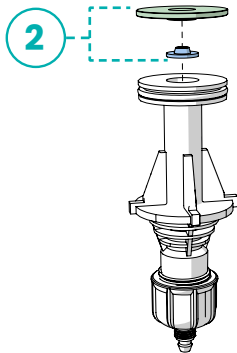

Note: Rotation directions are presented from the top view perspective of the rotated item.

Note: Pulling out the engine unit may require applying slight force.

ENGINE TOP SEAL

1. Gently pull out the seal from top of the engine using long-nose pliers.

2. Place a new seal on the top of the engine.

Note: Do not use tools to place the seal. If needed, put the seal in hot water to make placement easier.

ENGINE BOTTOM SEAL

1. Pull out the seal from the bottom of the engine using long-nose pliers.

ENGINE BOTTOM SEAL PLACING

2. Place a new seal on the bottom of the engine

Bottom engine seal orientation short wing upwards

Note: Do not use tools to place the seal. If needed, put the seal in hot water to make placement easier.

SUCTION CONICAL SEAL

1. Open cylinder support nut to release piston sleeve.
2. Remove the disc and pull off the seal.

SUCTION CONICAL SEAL PLACING

1. Insert the seal into the piston sleeve
2. Place back the disc on top of sleeve.