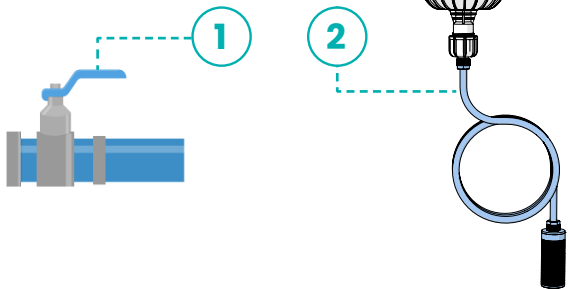

SEALS REPLACEMENT

Changing the seals on MixRite 2.5 0.2%Fix is done annually (based on usage) or when following malfunctions occur:

- The pump “stutters” or does not operate at all during low flow.
- Irregular suction or lack of suction.

PREPARATION

1. Turn off the water supply and verify there is no pressure in the pipe.
2. Release the hose nut and remove the suction tube.

DISASSEMBLY

1. Remove the top cover by rotating it counter-clockwise
2. Pull out the engine unit.

Note: Rotation directions are presented from the top view perspective of the rotated item.

Note: Pulling out the engine unit may require applying slight force.

ENGINE TOP SEAL

1. Gently pull out the seal from top of the engine using long-nose pliers.

2. Place a new seal on the top of the engine.

Note: Do not use tools to place the seal. If needed, put the seal in hot water to make placement easier.

ENGINE BOTTOM SEAL

1. Pull out the seal from the bottom of the engine using long-nose pliers.