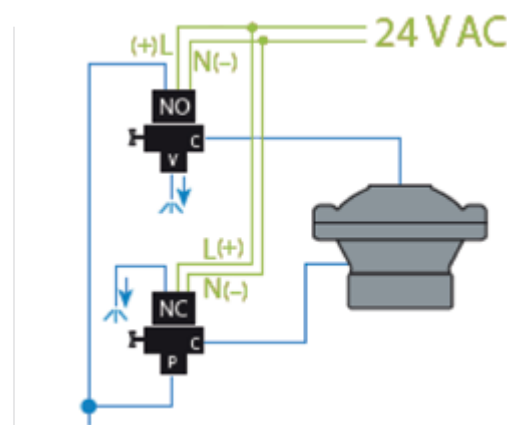

24 V AC Configuration

Tefen Flow & Dosing Technologies Ltd.

Kibbutz Nahsholim, 3081500 Israel | Tel. 972 4 6395554 | info@tefentech.com | tefentech.com

For the removal of any doubt, this documents does not constitute an offer on the part of Tefen and/or any undertaking on its part. Tefen may change the content of this document and/or the technical specifications of the products and/or add and/or remove products and/or change prices and/or any terms and conditions specified in this document at any time and upon its sole discretion without any prior notice.