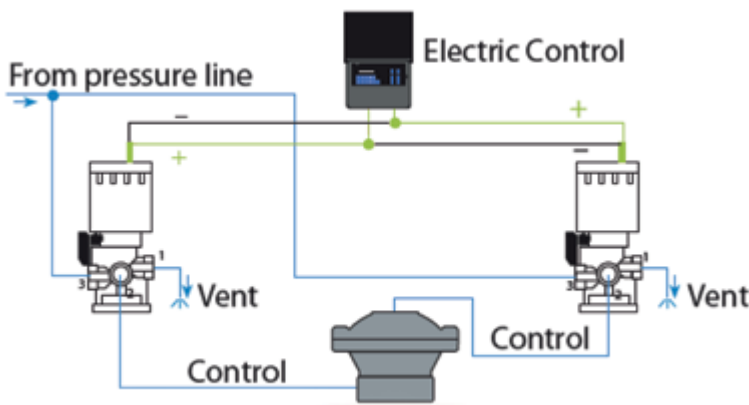

12-40 V DC Latch (pulse)