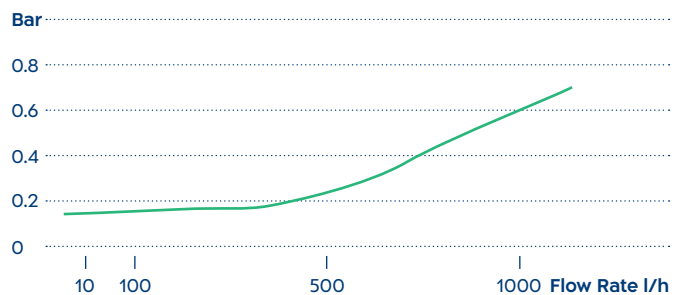

Pressure Loss

Tefen Flow & Dosing Technologies Ltd.

Kibbutz Nahsholim, 3081500 Israel | Tel. 972 4 6395554 | tefentech.com