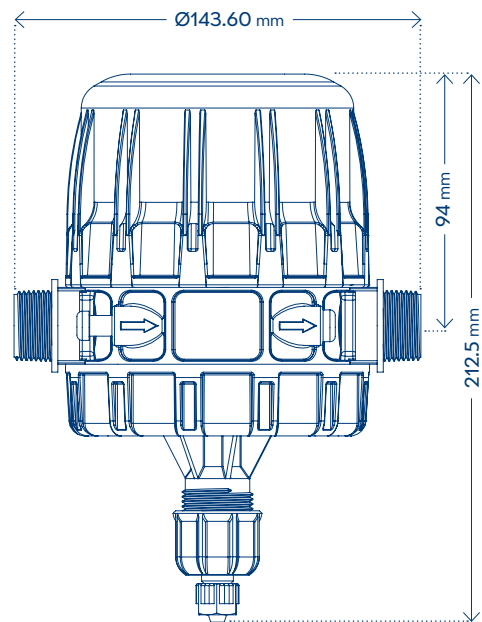

Technical Information

| | |
|---------------------------------|-------------|
| Dosing Rate % | Fix 0.2% |
| Water Pressure | 0.2-8 Bar |
| Flow Rate | 10-1000 l/h |
| Working Temperature | 4-40° C |
| Coupling | 3/4" BSPT |
| Min-Max Injection Rate Per Hour | 0.02-2 l/h |
| Suction Tube Diameter | 8 mm |